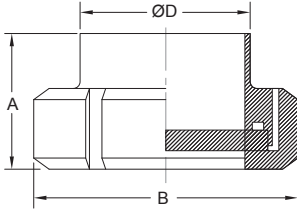

## Weld-On Tank Sight Glass

Size (Inch)	A	D	B
2.0"	34.5	50.8	84
2.5"	41.5	63.5	100
3.0"	45.5	76.2	114
4.0"	50.5	101.6	150