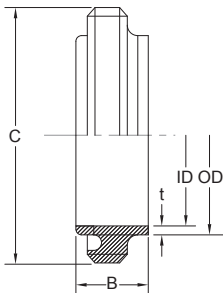

RJT Union

RJT Union

Size (Inch)	ODxDxt	A	B
1.0"	25.4 / 22.4 x 1.5	58.89	42.5
1.5"	38.1 / 35.1 x 1.5	75.10	42.5
2.0"	50.8 / 47.8 x 1.5	91.20	42.5
2.5"	63.5 / 60.5 x 1.5	106.20	42.5
3.0"	76.2 / 73.2 x 1.5	121.24	42.5
4.0"	101.6 / 97.6 x 2.0	150.10	42.5

RJT Union-Nut

Size (Inch)	A	B	C	D
1.0"	58.89	22.2	46.3 x 8TPI	33.5
1.5"	75.1	22.2	59.0 x 8TPI	46.0
2.0"	91.2	22.2	73.3 x 6TPI	58.7
2.5"	106.2	22.2	86.0 x 6TPI	71.4
3.0"	121.24	22.2	98.7 x 6TPI	84.1
4.0"	150.1	22.2	124.4 x 6TPI	109.7

RJT Union-Male Part

Size (Inch)	ODxDxt	B	C
1.0"	25.4 / 22.4 x 1.5	27.0	45.72 x 8TPI
1.5"	38.1 / 35.1 x 1.5	27.0	58.42 x 8TPI
2.0"	50.8 / 47.8 x 1.5	27.0	72.72 x 6TPI
2.5"	63.5 / 60.5 x 1.5	27.0	85.42 x 6TPI
3.0"	76.2 / 73.2 x 1.5	27.0	98.12 x 6TPI
4.0"	101.6 / 97.6 x 2.0	27.0	123.52 x 6TPI

RJT Union-Blank

Size (Inch)	A	B
1.0"	41.3	8.0
1.5"	54.0	8.0
2.0"	66.7	8.0
2.5"	79.4	8.0
3.0"	92.1	8.0
4.0"	117.5	8.0

RJT Union-Gasket

Size (Inch)	ID	B
1.0"	26.7	6.6
1.5"	39.4	6.6
2.0"	52.1	6.6
2.5"	64.8	6.6
3.0"	77.5	6.6
4.0"	102.9	6.6