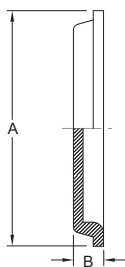

RJT Union-Nut

Size (Inch)	A	B	C	D
1.0"	58.89	22.2	46.3 x 8TPI	33.5
1.5"	75.1	22.2	59.0 x 8TPI	46.0
2.0"	91.2	22.2	73.3 x 6TPI	58.7
2.5"	106.2	22.2	86.0 x 6TPI	71.4
3.0"	121.24	22.2	98.7 x 6TPI	84.1
4.0"	150.1	22.2	124.4 x 6TPI	109.7

RJT Union-Male Part

Size (Inch)	ODxDxt	B	C
1.0"	25.4 / 22.4 x 1.5	27.0	45.72 x 8TPI
1.5"	38.1 / 35.1 x 1.5	27.0	58.42 x 8TPI
2.0"	50.8 / 47.8 x 1.5	27.0	72.72 x 6TPI
2.5"	63.5 / 60.5 x 1.5	27.0	85.42 x 6TPI
3.0"	76.2 / 73.2 x 1.5	27.0	98.12 x 6TPI
4.0"	101.6 / 97.6 x 2.0	27.0	123.52 x 6TPI

RJT Union-Liner

RJT Union

Size (Inch)	ODxIDxt	A	B
1.0"	25.4 / 22.4 x 1.5	41.3	19.5
1.5"	38.1 / 35.1 x 1.5	54.0	19.5
2.0"	50.8 / 47.8 x 1.5	66.7	19.5
2.5"	63.5 / 60.5 x 1.5	79.4	19.5
3.0"	76.2 / 73.2 x 1.5	92.1	19.5
4.0"	101.6 / 97.6 x 2.0	117.5	19.5

RJT Union-Blank

Size (Inch)	A	B
1.0"	41.3	8.0
1.5"	54.0	8.0
2.0"	66.7	8.0
2.5"	79.4	8.0
3.0"	92.1	8.0
4.0"	117.5	8.0

RJT Union-Gasket

Size (Inch)	ID	B
1.0"	26.7	6.6
1.5"	39.4	6.6
2.0"	52.1	6.6
2.5"	64.8	6.6
3.0"	77.5	6.6
4.0"	102.9	6.6