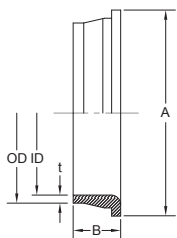

RJT Union

RJT Union

Size (Inch)	ODxDxt	A	B
1.0"	25.4 / 22.4 x 1.5	58.89	42.5
1.5"	38.1 / 35.1 x 1.5	75.10	42.5
2.0"	50.8 / 47.8 x 1.5	91.20	42.5
2.5"	63.5 / 60.5 x 1.5	106.20	42.5
3.0"	76.2 / 73.2 x 1.5	121.24	42.5
4.0"	101.6 / 97.6 x 2.0	150.10	42.5

RJT Union-Nut

Size (Inch)	A	B	C	D
1.0"	58.89	22.2	46.3 x 8TPI	33.5
1.5"	75.1	22.2	59.0 x 8TPI	46.0
2.0"	91.2	22.2	73.3 x 6TPI	58.7
2.5"	106.2	22.2	86.0 x 6TPI	71.4
3.0"	121.24	22.2	98.7 x 6TPI	84.1
4.0"	150.1	22.2	124.4 x 6TPI	109.7

RJT Union-Male Part

Size (Inch)	ODxDxt	B	C
1.0"	25.4 / 22.4 x 1.5	27.0	45.72 x 8TPI
1.5"	38.1 / 35.1 x 1.5	27.0	58.42 x 8TPI
2.0"	50.8 / 47.8 x 1.5	27.0	72.72 x 6TPI
2.5"	63.5 / 60.5 x 1.5	27.0	85.42 x 6TPI
3.0"	76.2 / 73.2 x 1.5	27.0	98.12 x 6TPI
4.0"	101.6 / 97.6 x 2.0	27.0	123.52 x 6TPI

RJT Union-Liner

RJT Union

Size (Inch)	ODxIDxt	A	B
1.0"	25.4 / 22.4 x 1.5	41.3	19.5
1.5"	38.1 / 35.1 x 1.5	54.0	19.5
2.0"	50.8 / 47.8 x 1.5	66.7	19.5
2.5"	63.5 / 60.5 x 1.5	79.4	19.5
3.0"	76.2 / 73.2 x 1.5	92.1	19.5
4.0"	101.6 / 97.6 x 2.0	117.5	19.5