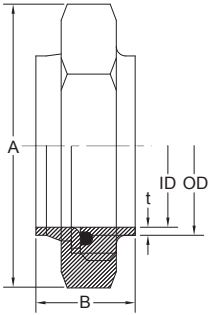

RJT Union

RJT Union

Size (Inch)	ODxDxt	A	B
1.0"	25.4 / 22.4 x 1.5	58.89	42.5
1.5"	38.1 / 35.1 x 1.5	75.10	42.5
2.0"	50.8 / 47.8 x 1.5	91.20	42.5
2.5"	63.5 / 60.5 x 1.5	106.20	42.5
3.0"	76.2 / 73.2 x 1.5	121.24	42.5
4.0"	101.6 / 97.6 x 2.0	150.10	42.5

RJT Union-Nut

Size (Inch)	A	B	C	D
1.0"	58.89	22.2	46.3 x 8TPI	33.5
1.5"	75.1	22.2	59.0 x 8TPI	46.0
2.0"	91.2	22.2	73.3 x 6TPI	58.7
2.5"	106.2	22.2	86.0 x 6TPI	71.4
3.0"	121.24	22.2	98.7 x 6TPI	84.1
4.0"	150.1	22.2	124.4 x 6TPI	109.7

RJT Union-Male Part

Size (Inch)	ODxDxt	B	C
1.0"	25.4 / 22.4 x 1.5	27.0	45.72 x 8TPI
1.5"	38.1 / 35.1 x 1.5	27.0	58.42 x 8TPI
2.0"	50.8 / 47.8 x 1.5	27.0	72.72 x 6TPI
2.5"	63.5 / 60.5 x 1.5	27.0	85.42 x 6TPI
3.0"	76.2 / 73.2 x 1.5	27.0	98.12 x 6TPI
4.0"	101.6 / 97.6 x 2.0	27.0	123.52 x 6TPI

RJT Union-Blank

Size (Inch)	A	B
1.0"	41.3	8.0
1.5"	54.0	8.0
2.0"	66.7	8.0
2.5"	79.4	8.0
3.0"	92.1	8.0
4.0"	117.5	8.0

RJT Union-Gasket

Size (Inch)	ID	B
1.0"	26.7	6.6
1.5"	39.4	6.6
2.0"	52.1	6.6
2.5"	64.8	6.6
3.0"	77.5	6.6
4.0"	102.9	6.6