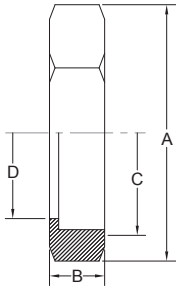

RJT Union

RJT Union

Size (Inch)	ODxDxt	A	B
1.0"	25.4 / 22.4 x 1.5	58.89	42.5
1.5"	38.1 / 35.1 x 1.5	75.10	42.5
2.0"	50.8 / 47.8 x 1.5	91.20	42.5
2.5"	63.5 / 60.5 x 1.5	106.20	42.5
3.0"	76.2 / 73.2 x 1.5	121.24	42.5
4.0"	101.6 / 97.6 x 2.0	150.10	42.5

RJT Union-Nut

Size (Inch)	A	B	C	D
1.0"	58.89	22.2	46.3 x 8TPI	33.5
1.5"	75.1	22.2	59.0 x 8TPI	46.0
2.0"	91.2	22.2	73.3 x 6TPI	58.7
2.5"	106.2	22.2	86.0 x 6TPI	71.4
3.0"	121.24	22.2	98.7 x 6TPI	84.1
4.0"	150.1	22.2	124.4 x 6TPI	109.7

RJT Union-Male Part

Size (Inch)	ODxDxt	B	C
1.0"	25.4 / 22.4 x 1.5	27.0	45.72 x 8TPI
1.5"	38.1 / 35.1 x 1.5	27.0	58.42 x 8TPI
2.0"	50.8 / 47.8 x 1.5	27.0	72.72 x 6TPI
2.5"	63.5 / 60.5 x 1.5	27.0	85.42 x 6TPI
3.0"	76.2 / 73.2 x 1.5	27.0	98.12 x 6TPI
4.0"	101.6 / 97.6 x 2.0	27.0	123.52 x 6TPI

RJT Union-Blank

Size (Inch)	A	B
1.0"	41.3	8.0
1.5"	54.0	8.0
2.0"	66.7	8.0
2.5"	79.4	8.0
3.0"	92.1	8.0
4.0"	117.5	8.0

RJT Union-Gasket

Size (Inch)	ID	B
1.0"	26.7	6.6
1.5"	39.4	6.6
2.0"	52.1	6.6
2.5"	64.8	6.6
3.0"	77.5	6.6
4.0"	102.9	6.6