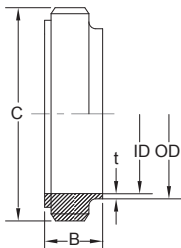

IDF Union

IDF Union

Size (Inch)	ODxIDxt	A	B
1.0"	25.4 / 22.4 x 1.5	46.0	47.0
1.5"	38.1 / 35.1 x 1.5	60.0	47.0
2.0"	50.8 / 47.8 x 1.5	75.0	47.0
2.5"	63.5 / 60.5 x 1.5	90.0	47.0
3.0"	76.2 / 73.2 x 1.5	105.0	47.0
4.0"	101.6 / 97.6 x 2.0	133.0	47.0

IDF Union-Nut

Size (Inch)	A	B	C	D
1.0"	46.0	30.0	38.3 x 8T ACME	30.5
1.5"	60.0	30.0	51.8 x 8T ACME	43.5
2.0"	75.0	30.0	65.3 x 8T ACME	57.0
2.5"	90.0	30.0	78.8 x 8T ACME	70.7
3.0"	105.0	30.0	92.3 x 8T ACME	83.3
4.0"	133.0	34.9	119.4 x 8T ACME	112.0

IDF Union-Male Part

Size (Inch)	ODxIDxt	B	C
1.0"	25.4 / 22.4 x 1.5	21.5	37.1 x 8T ACME
1.5"	38.1 / 35.1 x 1.5	21.5	50.6 x 8T ACME
2.0"	50.8 / 47.8 x 1.5	21.5	64.2 x 8T ACME
2.5"	63.5 / 60.5 x 1.5	21.5	77.7 x 8T ACME
3.0"	76.2 / 73.2 x 1.5	21.5	91.2 x 8T ACME
4.0"	101.6 / 97.6 x 2.0	21.5	118.4 x 8T ACME