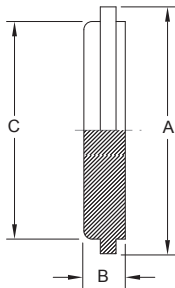

IDF Union-Nut

Size (Inch)	A	B	C	D
1.0"	46.0	30.0	38.3 x 8T ACME	30.5
1.5"	60.0	30.0	51.8 x 8T ACME	43.5
2.0"	75.0	30.0	65.3 x 8T ACME	57.0
2.5"	90.0	30.0	78.8 x 8T ACME	70.7
3.0"	105.0	30.0	92.3 x 8T ACME	83.3
4.0"	133.0	34.9	119.4 x 8T ACME	112.0

IDF Union-Male Part

Size (Inch)	ODxIDxt	B	C
1.0"	25.4 / 22.4 x 1.5	21.5	37.1 x 8T ACME
1.5"	38.1 / 35.1 x 1.5	21.5	50.6 x 8T ACME
2.0"	50.8 / 47.8 x 1.5	21.5	64.2 x 8T ACME
2.5"	63.5 / 60.5 x 1.5	21.5	77.7 x 8T ACME
3.0"	76.2 / 73.2 x 1.5	21.5	91.2 x 8T ACME
4.0"	101.6 / 97.6 x 2.0	21.5	118.4 x 8T ACME

IDF Union-Liner

IDF Union

Size (Inch)	ODxIDxt	A	B
1.0"	25.4 / 22.4 x 1.5	33.8	21.5
1.5"	38.1 / 35.1 x 1.5	47.0	21.5
2.0"	50.8 / 47.8 x 1.5	60.5	21.5
2.5"	63.5 / 60.5 x 1.5	74.0	21.5
3.0"	76.2 / 73.2 x 1.5	87.5	21.5
4.0"	101.6 / 97.6 x 2.0	114.1	21.5

IDF Union-Blank

Size (Inch)	A	B	C
1.0"	33.8	10.5	29.2
1.5"	47.0	10.5	42.7
2.0"	60.5	10.5	56.2
2.5"	74.0	10.5	69.9
3.0"	87.5	10.5	82.6
4.0"	114.1	12.6	108.7

IDF Union-Gasket

Size (Inch)	A	B
1.0"	32.0	7.0
1.5"	45.4	7.0
2.0"	58.6	7.0
2.5"	71.7	7.0
3.0"	87.0	7.0
4.0"	113.5	7.0