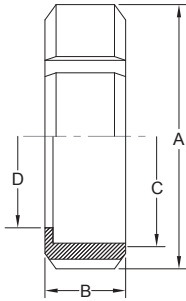

IDF Union

IDF Union

Size (Inch)	ODxIDxt	A	B
1.0"	25.4 / 22.4 x 1.5	46.0	47.0
1.5"	38.1 / 35.1 x 1.5	60.0	47.0
2.0"	50.8 / 47.8 x 1.5	75.0	47.0
2.5"	63.5 / 60.5 x 1.5	90.0	47.0
3.0"	76.2 / 73.2 x 1.5	105.0	47.0
4.0"	101.6 / 97.6 x 2.0	133.0	47.0

IDF Union-Nut

Size (Inch)	A	B	C	D
1.0"	46.0	30.0	38.3 x 8T ACME	30.5
1.5"	60.0	30.0	51.8 x 8T ACME	43.5
2.0"	75.0	30.0	65.3 x 8T ACME	57.0
2.5"	90.0	30.0	78.8 x 8T ACME	70.7
3.0"	105.0	30.0	92.3 x 8T ACME	83.3
4.0"	133.0	34.9	119.4 x 8T ACME	112.0

IDF Union-Male Part

Size (Inch)	ODxIDxt	B	C
1.0"	25.4 / 22.4 x 1.5	21.5	37.1 x 8T ACME
1.5"	38.1 / 35.1 x 1.5	21.5	50.6 x 8T ACME
2.0"	50.8 / 47.8 x 1.5	21.5	64.2 x 8T ACME
2.5"	63.5 / 60.5 x 1.5	21.5	77.7 x 8T ACME
3.0"	76.2 / 73.2 x 1.5	21.5	91.2 x 8T ACME
4.0"	101.6 / 97.6 x 2.0	21.5	118.4 x 8T ACME

IDF Union-Blank

Size (Inch)	A	B	C
1.0"	33.8	10.5	29.2
1.5"	47.0	10.5	42.7
2.0"	60.5	10.5	56.2
2.5"	74.0	10.5	69.9
3.0"	87.5	10.5	82.6
4.0"	114.1	12.6	108.7

IDF Union-Gasket

Size (Inch)	A	B
1.0"	32.0	7.0
1.5"	45.4	7.0
2.0"	58.6	7.0
2.5"	71.7	7.0
3.0"	87.0	7.0
4.0"	113.5	7.0