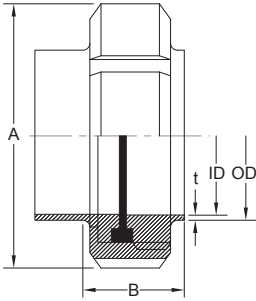

IDF Union

IDF Union

Size (Inch)	ODxIDxt	A	B
1.0"	25.4 / 22.4 x 1.5	46.0	47.0
1.5"	38.1 / 35.1 x 1.5	60.0	47.0
2.0"	50.8 / 47.8 x 1.5	75.0	47.0
2.5"	63.5 / 60.5 x 1.5	90.0	47.0
3.0"	76.2 / 73.2 x 1.5	105.0	47.0
4.0"	101.6 / 97.6 x 2.0	133.0	47.0

IDF Union-Nut

Size (Inch)	A	B	C	D
1.0"	46.0	30.0	38.3 x 8T ACME	30.5
1.5"	60.0	30.0	51.8 x 8T ACME	43.5
2.0"	75.0	30.0	65.3 x 8T ACME	57.0
2.5"	90.0	30.0	78.8 x 8T ACME	70.7
3.0"	105.0	30.0	92.3 x 8T ACME	83.3
4.0"	133.0	34.9	119.4 x 8T ACME	112.0

IDF Union-Male Part

Size (Inch)	ODxIDxt	B	C
1.0"	25.4 / 22.4 x 1.5	21.5	37.1 x 8T ACME
1.5"	38.1 / 35.1 x 1.5	21.5	50.6 x 8T ACME
2.0"	50.8 / 47.8 x 1.5	21.5	64.2 x 8T ACME
2.5"	63.5 / 60.5 x 1.5	21.5	77.7 x 8T ACME
3.0"	76.2 / 73.2 x 1.5	21.5	91.2 x 8T ACME
4.0"	101.6 / 97.6 x 2.0	21.5	118.4 x 8T ACME

IDF Union-Liner

IDF Union

Size (Inch)	ODxIDxt	A	B
1.0"	25.4 / 22.4 x 1.5	33.8	21.5
1.5"	38.1 / 35.1 x 1.5	47.0	21.5
2.0"	50.8 / 47.8 x 1.5	60.5	21.5
2.5"	63.5 / 60.5 x 1.5	74.0	21.5
3.0"	76.2 / 73.2 x 1.5	87.5	21.5
4.0"	101.6 / 97.6 x 2.0	114.1	21.5