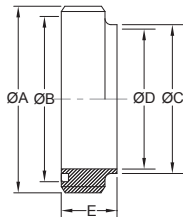

DS Union

DS Union

Size (Inch)	OD/IDxt	A	B
1.0"	25.4 / 22.4 x 1.5	57.0	30.0
1.5"	38.1 / 35.1 x 1.5	71.0	31.5
2.0"	50.8 / 47.8 x 1.5	86.0	31.5
2.5"	63.5 / 60.5 x 1.5	103.0	36.5
3.0"	76.2 / 73.2 x 1.5	115.0	36.5
4.0"	101.6 / 97.6 x 2.0	150.0	36.5

DS Union-Nut

Size (Inch)	A	B	C	D	E
1.0"	35.0	40.5	44 x 1/6	57.0	20.0
1.5"	48.5	54.5	58 x 1/6	71.0	20.0
2.0"	62.5	68.5	72 x 1/6	86.0	22.0
2.5"	76.5	84.5	88 x 1/6	103.0	24.0
3.0"	88.5	96.5	100 x 1/6	115.0	25.0
4.0"	117.0	126.5	130x1/6	150.0	28.0

DS Union-Male Part

Size (Inch)	A	B	C	D	E
1.0"	44 x 1/6	32.0	25.4	22.4	18.5
1.5"	58 x 1/6	47.0	38.1	35.1	20.0
2.0"	72 x 1/6	59.0	50.8	47.8	20.0
2.5"	88 x 1/6	74.5	63.5	60.5	24.0
3.0"	100 x 1/6	88.0	76.2	73.2	24.0
4.0"	130 x 1/6	112.5	101.6	97.6	24.0

Size (Inch)	A	B
1.0"	40.0	3.0
1.5"	54.0	3.0
2.0"	68.0	3.0
2.5"	84.0	4.0
3.0"	96.0	4.0
4.0"	124.0	4.0

DS Union-Gasket

Size (Inch)	A	B	C
1.0"	32.0	4.5	25.0
1.5"	47.0	4.5	38.0
2.0"	59.0	4.5	51.0
2.5"	74.5	4.5	63.5
3.0"	88.0	4.5	76.1
4.0"	112.5	4.5	101.6