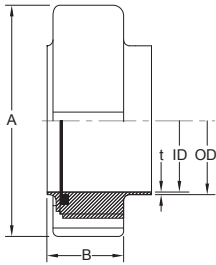

DS Union

DS Union

Size (Inch)	OD/IDxt	A	B
1.0"	25.4 / 22.4 x 1.5	57.0	30.0
1.5"	38.1 / 35.1 x 1.5	71.0	31.5
2.0"	50.8 / 47.8 x 1.5	86.0	31.5
2.5"	63.5 / 60.5 x 1.5	103.0	36.5
3.0"	76.2 / 73.2 x 1.5	115.0	36.5
4.0"	101.6 / 97.6 x 2.0	150.0	36.5

DS Union-Nut

Size (Inch)	A	B	C	D	E
1.0"	35.0	40.5	44 x 1/6	57.0	20.0
1.5"	48.5	54.5	58 x 1/6	71.0	20.0
2.0"	62.5	68.5	72 x 1/6	86.0	22.0
2.5"	76.5	84.5	88 x 1/6	103.0	24.0
3.0"	88.5	96.5	100 x 1/6	115.0	25.0
4.0"	117.0	126.5	130x1/6	150.0	28.0

DS Union-Male Part

Size (Inch)	A	B	C	D	E
1.0"	44 x 1/6	32.0	25.4	22.4	18.5
1.5"	58 x 1/6	47.0	38.1	35.1	20.0
2.0"	72 x 1/6	59.0	50.8	47.8	20.0
2.5"	88 x 1/6	74.5	63.5	60.5	24.0
3.0"	100 x 1/6	88.0	76.2	73.2	24.0
4.0"	130 x 1/6	112.5	101.6	97.6	24.0

Size (Inch)	A	B
1.0"	40.0	3.0
1.5"	54.0	3.0
2.0"	68.0	3.0
2.5"	84.0	4.0
3.0"	96.0	4.0
4.0"	124.0	4.0

DS Union-Gasket

Size (Inch)	A	B	C
1.0"	32.0	4.5	25.0
1.5"	47.0	4.5	38.0
2.0"	59.0	4.5	51.0
2.5"	74.5	4.5	63.5
3.0"	88.0	4.5	76.1
4.0"	112.5	4.5	101.6