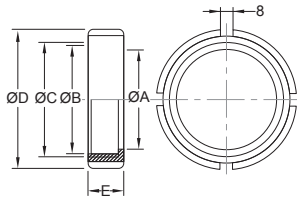

DS Union

DS Union

Size (Inch)	OD/IDxt	A	B
1.0"	25.4 / 22.4 x 1.5	57.0	30.0
1.5"	38.1 / 35.1 x 1.5	71.0	31.5
2.0"	50.8 / 47.8 x 1.5	86.0	31.5
2.5"	63.5 / 60.5 x 1.5	103.0	36.5
3.0"	76.2 / 73.2 x 1.5	115.0	36.5
4.0"	101.6 / 97.6 x 2.0	150.0	36.5

DS Union-Nut

Size (Inch)	A	B	C	D	E
1.0"	35.0	40.5	44 x 1/6	57.0	20.0
1.5"	48.5	54.5	58 x 1/6	71.0	20.0
2.0"	62.5	68.5	72 x 1/6	86.0	22.0
2.5"	76.5	84.5	88 x 1/6	103.0	24.0
3.0"	88.5	96.5	100 x 1/6	115.0	25.0
4.0"	117.0	126.5	130x1/6	150.0	28.0

DS Union-Male Part

Size (Inch)	A	B	C	D	E
1.0"	44 x 1/6	32.0	25.4	22.4	18.5
1.5"	58 x 1/6	47.0	38.1	35.1	20.0
2.0"	72 x 1/6	59.0	50.8	47.8	20.0
2.5"	88 x 1/6	74.5	63.5	60.5	24.0
3.0"	100 x 1/6	88.0	76.2	73.2	24.0
4.0"	130 x 1/6	112.5	101.6	97.6	24.0

Size (Inch)	A	B
1.0"	40.0	3.0
1.5"	54.0	3.0
2.0"	68.0	3.0
2.5"	84.0	4.0
3.0"	96.0	4.0
4.0"	124.0	4.0

DS Union-Gasket

Size (Inch)	A	B	C
1.0"	32.0	4.5	25.0
1.5"	47.0	4.5	38.0
2.0"	59.0	4.5	51.0
2.5"	74.5	4.5	63.5
3.0"	88.0	4.5	76.1
4.0"	112.5	4.5	101.6