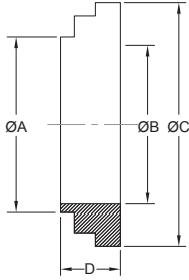

DS Union-Liner

DS Union

Size (Inch)	A	B	C	D
1.0"	25.4	22.4	40.0	11.0
1.5"	38.1	35.1	54.0	11.0
2.0"	50.8	47.8	68.0	11.0
2.5"	63.5	60.5	84.0	12.0
3.0"	76.2	73.2	96.0	12.0
4.0"	101.6	97.6	124.0	12.0

DS Union-Blank